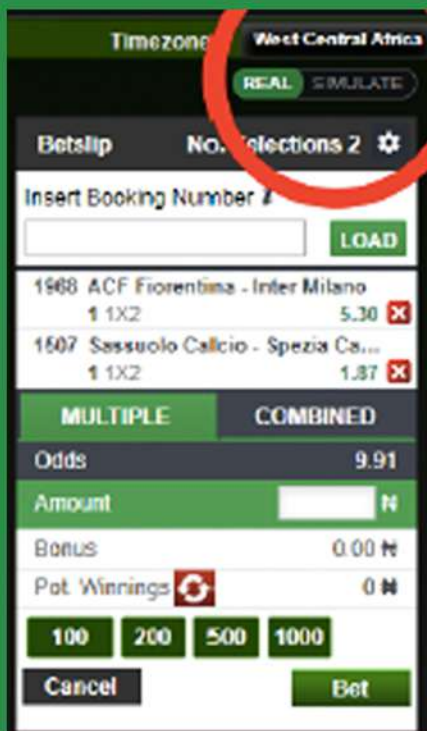

# BET9JA SIMULATE

INSTANT RESULTS

AVAILABLE 24/7

FIND IT AT THE TOP OF THE TICKET

REAL

SIMULATE

- 1) ADD SELECTIONS TO YOUR BET SLIP**
- 2) CLICK SIMULATE TO PLAY IN VIRTUAL MODE**
- 3) PRINT AND SEE IF YOU HAVE WON!**