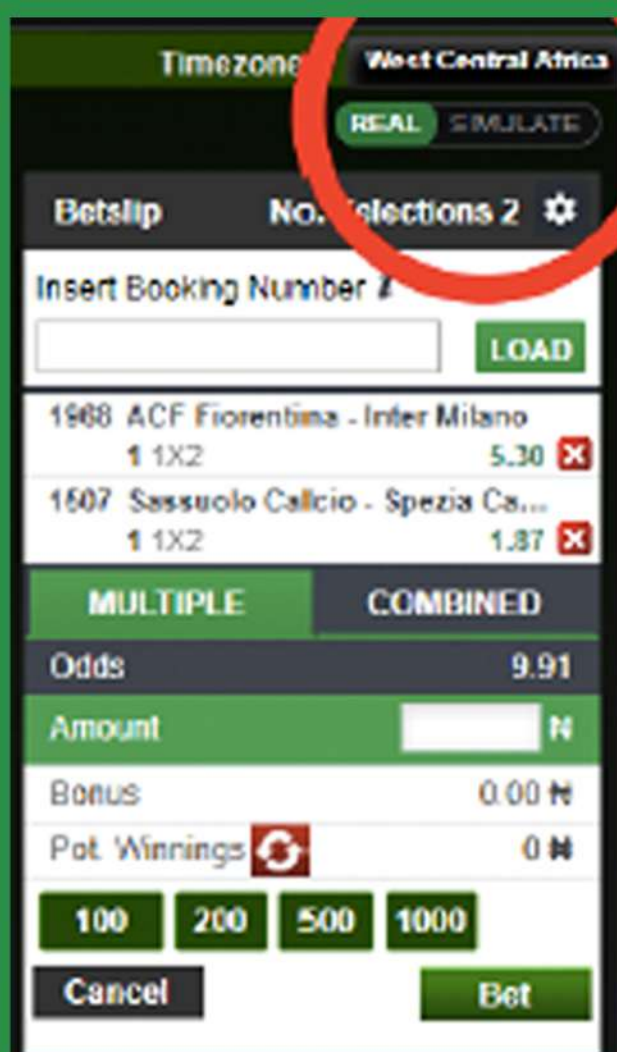

BET9JA SIMULATE

INSTANT RESULTS

AVAILABLE 24/7

FIND IT AT THE TOP OF THE TICKET

REAL

SIMULATE

1) ADD SELECTIONS TO YOUR BET SLIP

2) CLICK SIMULATE TO PLAY IN VIRTUAL MODE

3) PRINT AND SEE IF YOU HAVE WON!

bet9ja